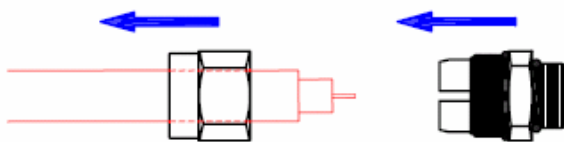

- Easy Installation
- Nickel Plated Brass Housing
- Waterproof

Step1: Insert into .412", .500"
or RG11 cables

Step2: Twist

Complete